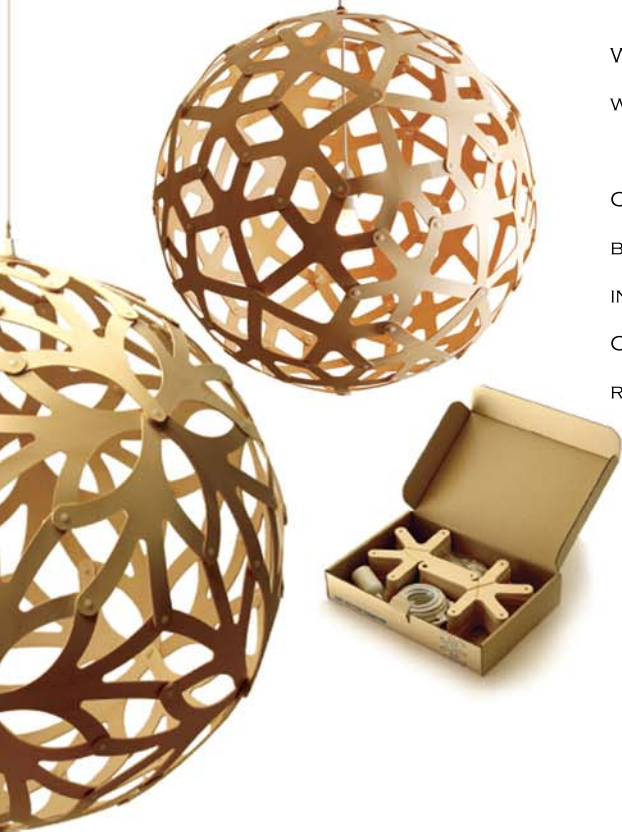

Coral / Floral David Trubridge

WOOD ISN'T THE FIRST THING YOU THINK OF WHEN IT COMES TO LIGHT FITTINGS, BUT IT WORKS A TREAT WITH THE CORAL PENDANT, DESIGNED BY DAVID TRUBRIDGE.

CORAL BY NAME AND CORAL IN LOOKS, CERTAINLY TAKING INSPIRATION FROM THE SEA BED. IT'S MADE OF HOOP PINE PLY, THAT COMES WITH AN UNTREATED FINISH AND INDEED IN KIT SET - YOU HAVE TO CREATE YOUR CORAL WITH PLASTIC CLIPSB
CORAL HAS WON SEVERAL AWARDS AROUND THE WORLD, AND ALSO PRODUCED IN A RECYCLED PLASTIC VERSION BY GLORIA IN ITALY.

Variation	Dimensions
small	600mm d
large	800d and 1000d

Materials

Bamboo plywood - natural or caramel

Frosted polycarbonate