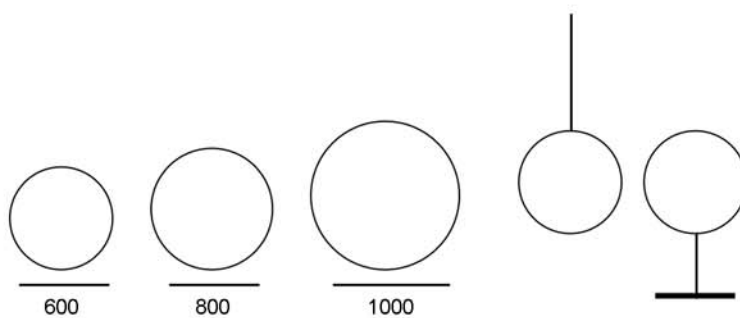

Coral / Floral David Trubridge

WOOD ISN'T THE FIRST THING YOU THINK OF WHEN IT COMES TO LIGHT FITTINGS, BUT IT WORKS A TREAT WITH THE CORAL PENDANT, DESIGNED BY DAVID TRUBRIDGE.

CORAL BY NAME AND CORAL IN LOOKS, CERTAINLY TAKING INSPIRATION FROM THE SEA BED. IT'S MADE OF HOOP PINE PLY, THAT COMES WITH AN UNTREATED FINISH AND INDEED IN KIT SET - YOU HAVE TO CREATE YOUR CORAL WITH PLASTIC CLIPSB
CORAL HAS WON SEVERAL AWARDS AROUND THE WORLD, AND ALSO PRODUCED IN A RECYCLED PLASTIC VERSION BY GLORIA IN ITALY.

Variation	Dimensions
small	600mm d
large	800d and 1000d

Materials

Bamboo plywood - natural or caramel

Frosted polycarbonate